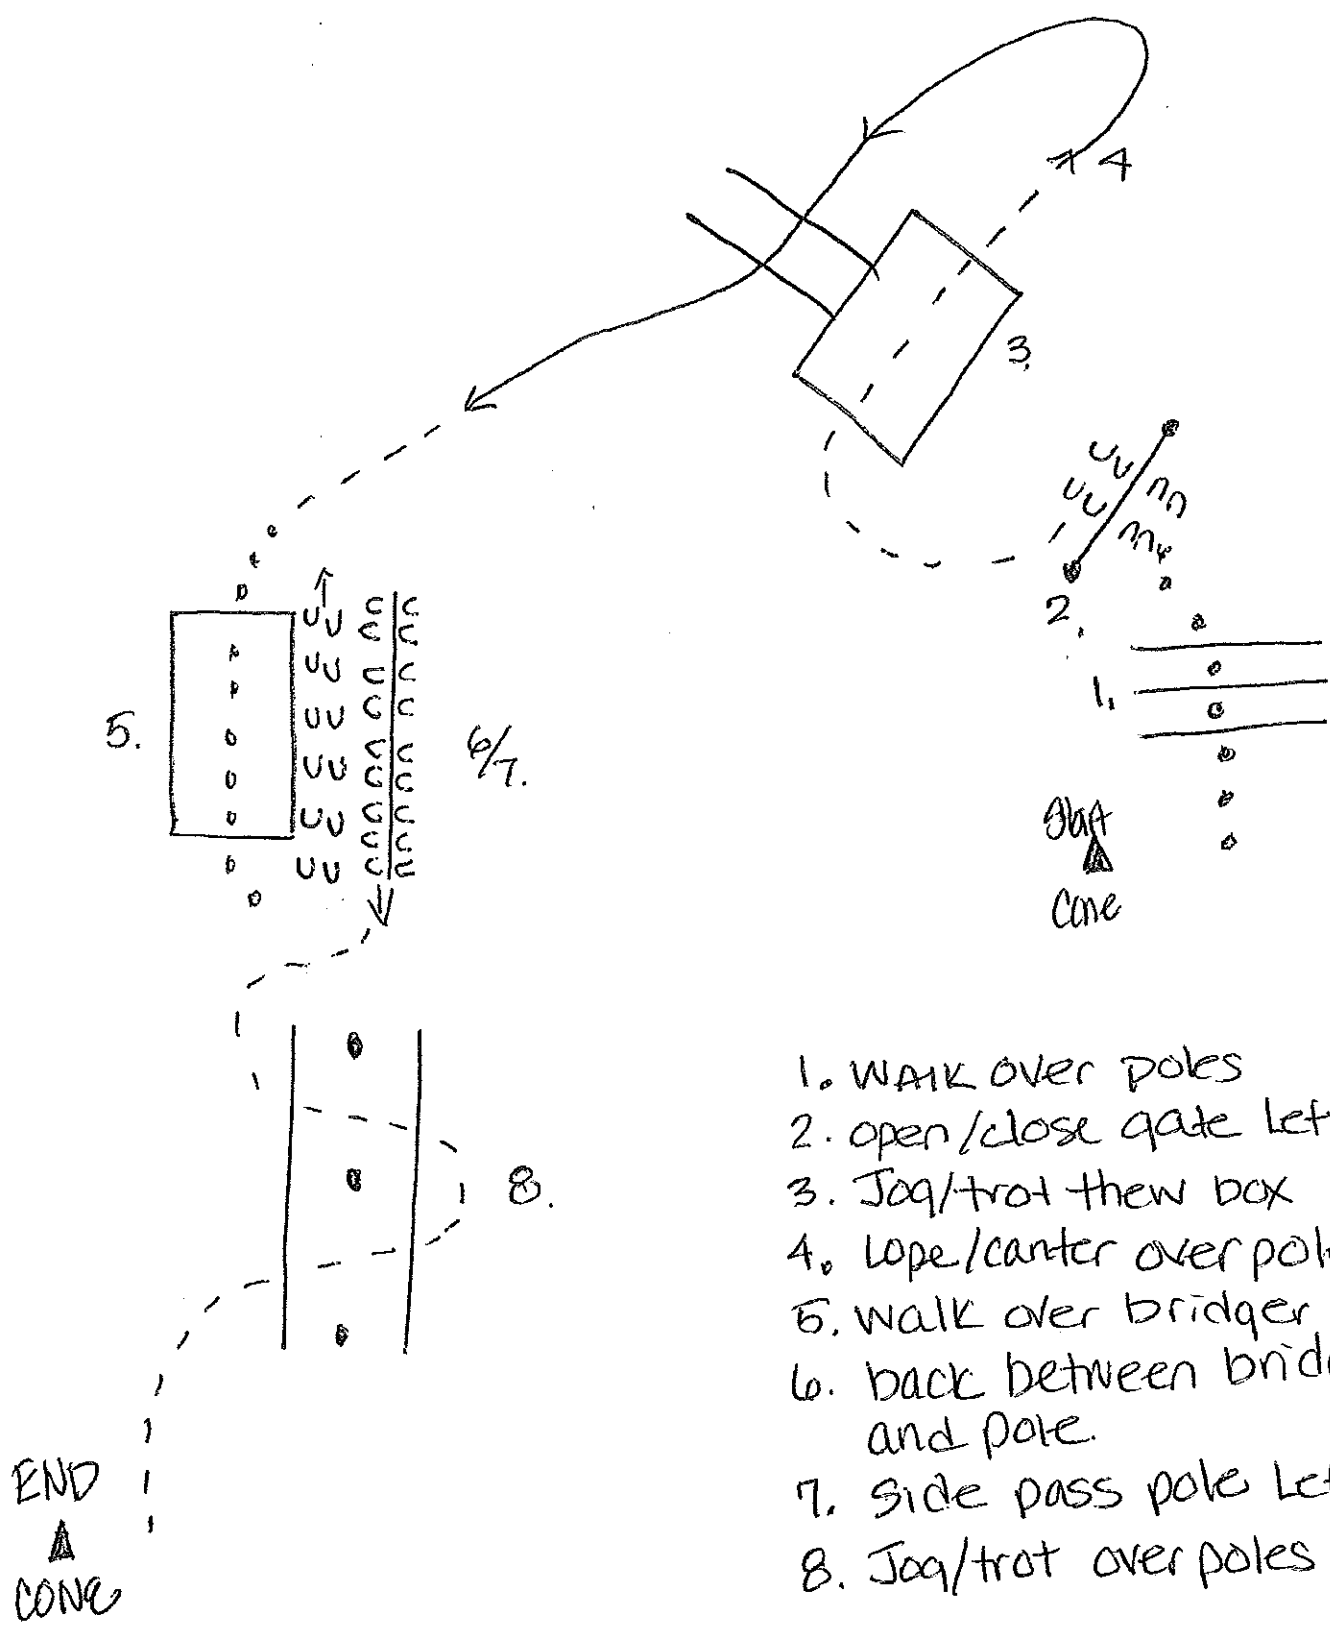

Classes

280-293

All HUNTER & JUMPING IN HAND
in hand

All Reinsmanship

1. Walk in
2. trot as shown
3. At end of pattern
halt, back
trot out.

class

188, 309, 310, 311

All OBS. DRIVING Classes 300-307

1. trot thru cones
2. exten trot to box
3. walk into box + out.
4. trot into shoot, back
4 steps, trot out.
5. trot around pole
6. trot off set cones.
7. walk right wheel
between poles.

Classes
Classes

257-264
265-268

1. Start at cone
Joq/trot over poles
2. WALK over bridge
3. back Full Length of bridge
4. Side pass 'R'
5. WALK over poles
6. back around cone
7. Joq/trot into box & stop
turn 360 to the right
8. open/close gate.
with left hand.

All WALK TROT TRAIL
All TRAIL IN HAND

1. WALK over poles
2. open/close gate left push
3. Jog/trot thru box
4. lope/canter over poles
5. walk over bridge
6. back between bridge and pole.
7. side pass pole left.
8. Jog/trot over poles