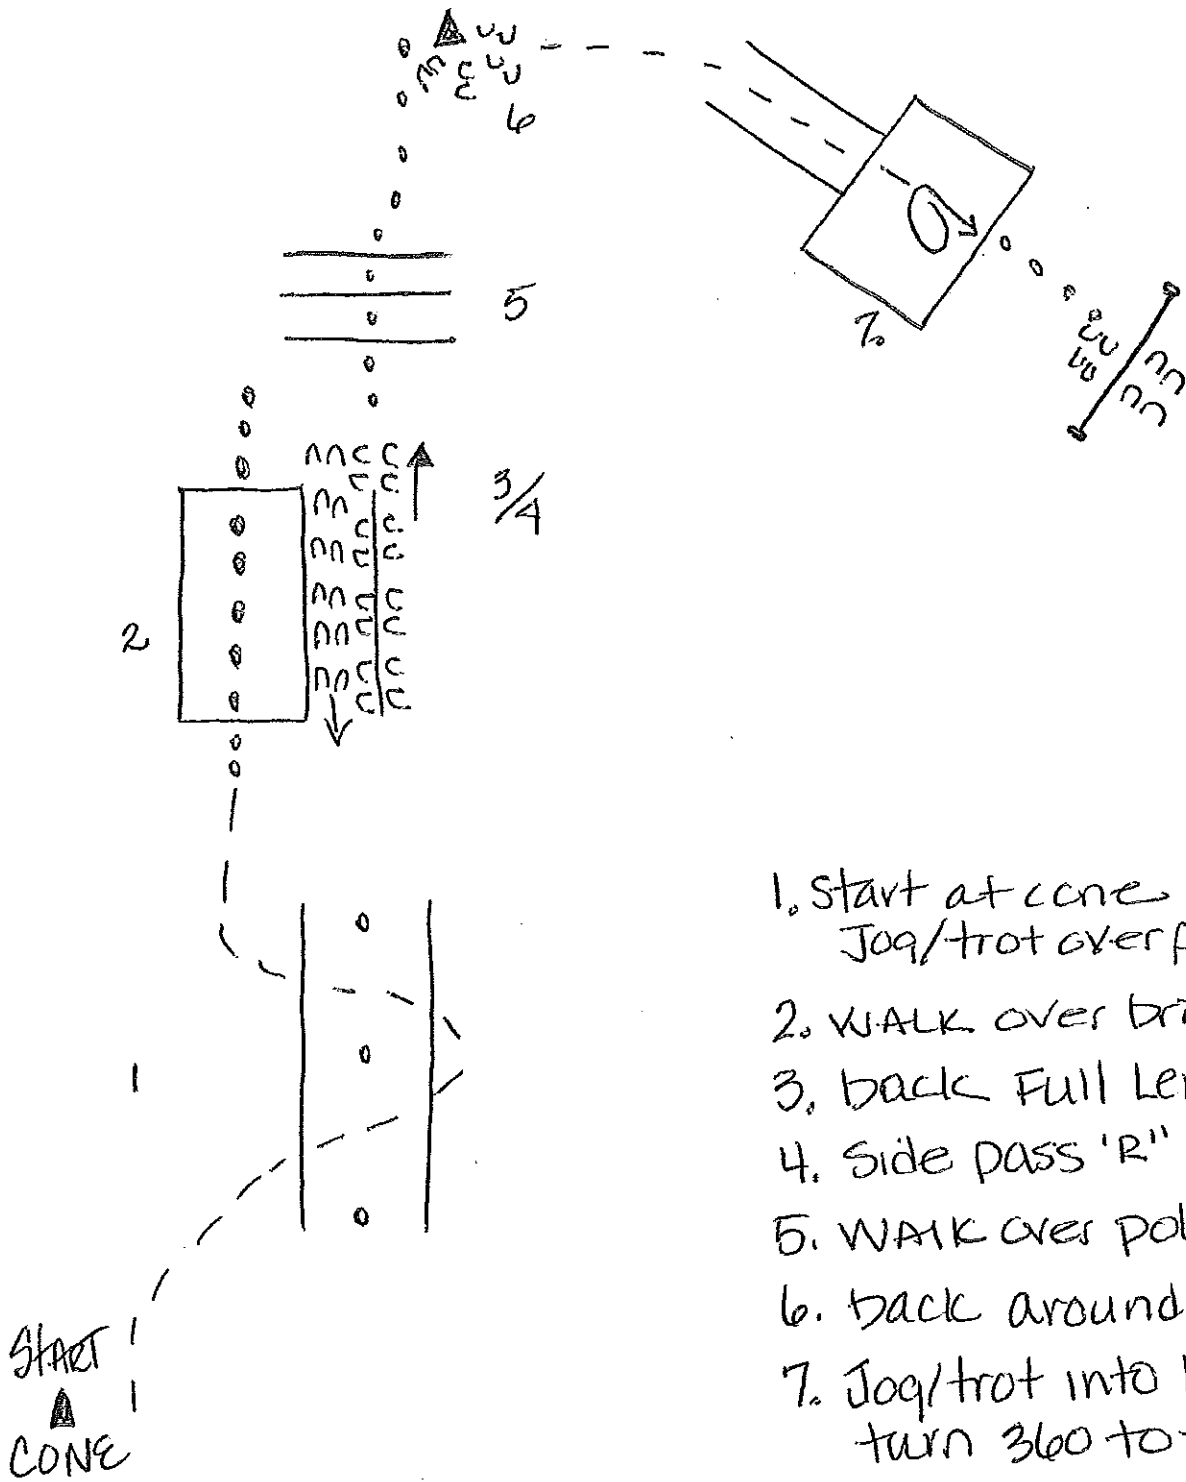

Classes

280-293

All HUNTER & JUMPING IN HAND
in hand

All Reinsmanship

1. Walk in
2. trot as shown
3. At end of pattern
halt, back
trot out.

class

188, 309, 310, 311

All OBS. DRIVING Classes 300-307

1. trot thru cones
2. exten trot to box
3. walk into box + out.
4. trot into shoot, back
4 steps, trot out.
5. trot around pole
6. trot off set cones.
7. walk right wheel
between poles.

Classes
Classes

257-264
265-268

1. Start at cone
Joq/trot over poles
2. WALK over bridge
3. back Full Length of bridge
4. Side pass 'R'
5. WALK over poles
6. back around cone
7. Joq/trot into box & stop
turn 360 to the right
8. open/close gate.
with left hand.

All WALK TROT TRAIL
All TRAIL IN HAND

1. WALK over poles
2. open/close gate left push
3. Jog/trot thru box
4. lope/canter over poles
5. walk over bridge
6. back between bridge and pole.
7. side pass pole left.
8. Jog/trot over poles