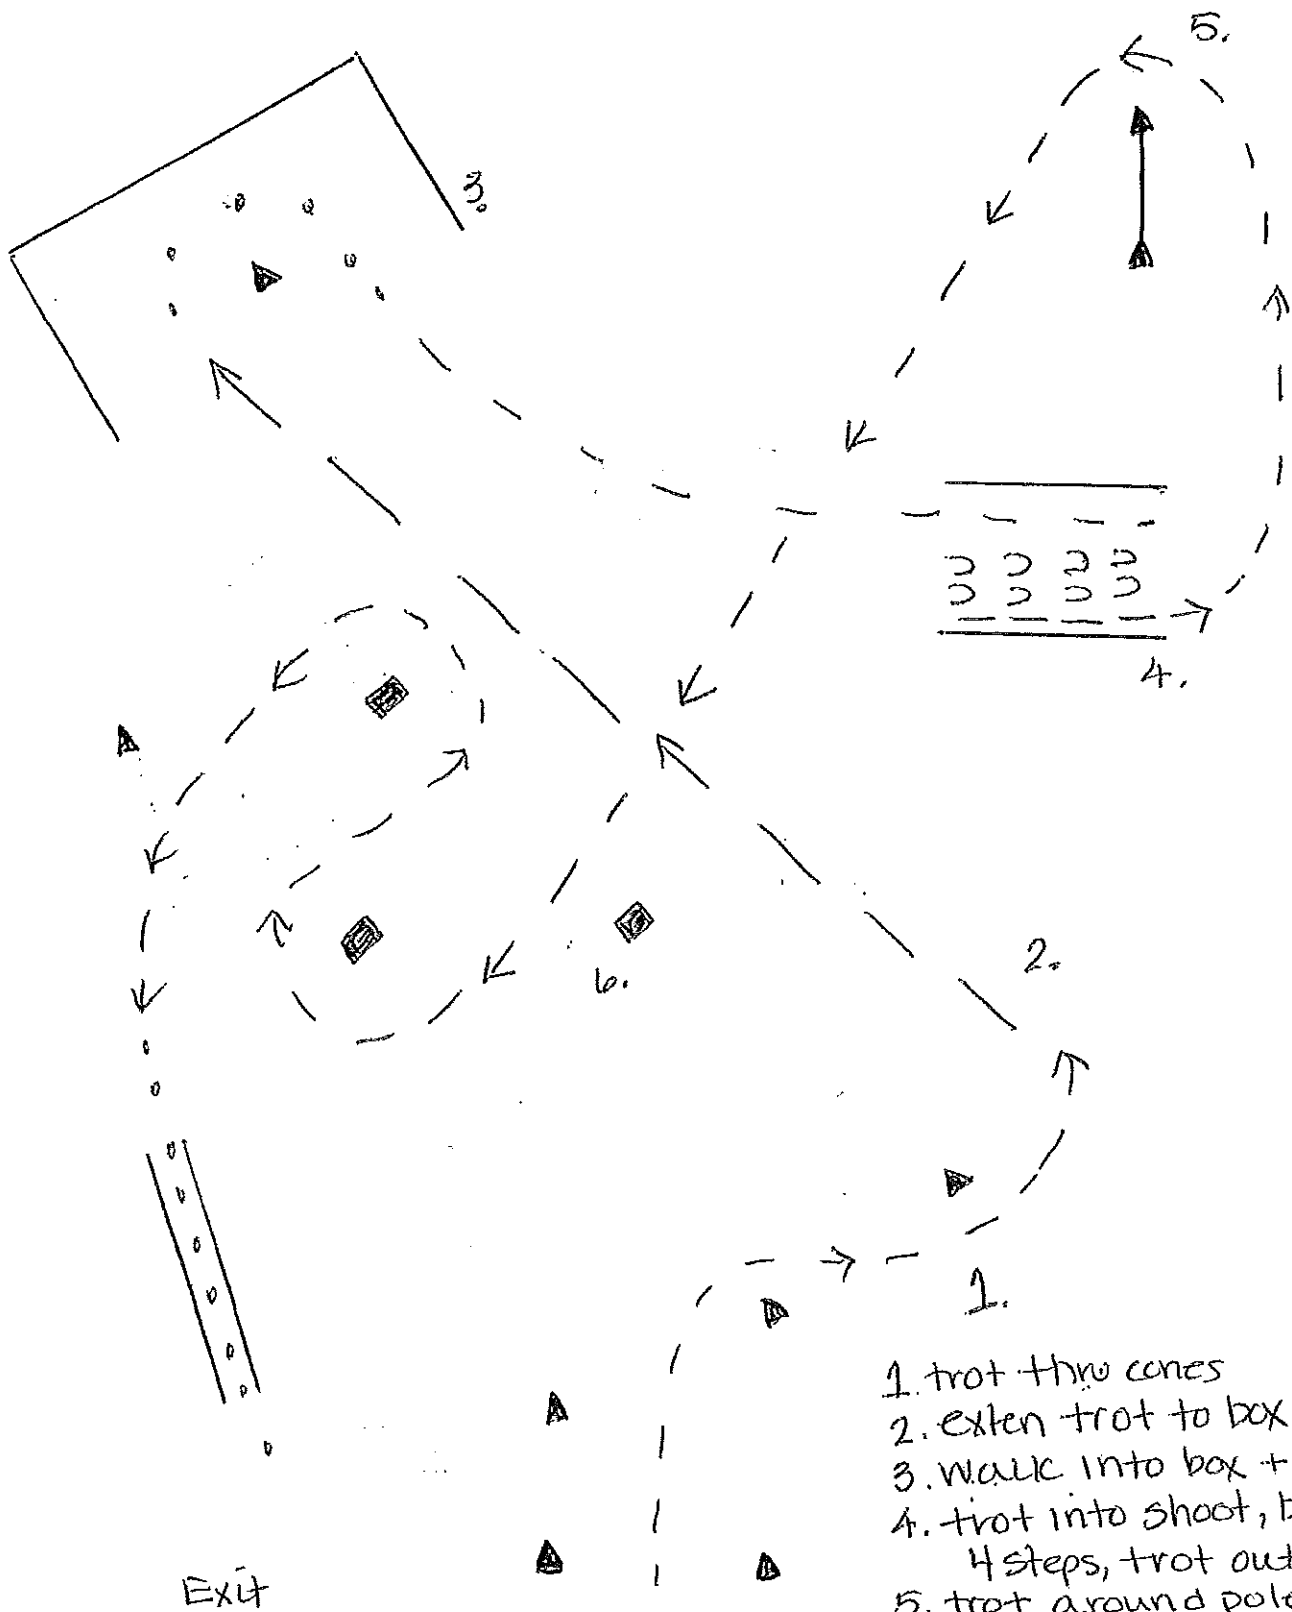

Classes

280-293

All HUNTER & JUMPING IN HAND
in hand

All Reinsmanship

1. Walk in
2. trot as shown
3. At end of pattern
halt, back
trot out.

class

188, 309, 310, 311

All OBS. DRIVING Classes 300-307

1. trot thru cones
2. exten trot to box
3. walk into box + out.
4. trot into shoot, back
4 steps, trot out.
5. trot around pole
6. trot off set cones.
7. walk right wheel
between poles.

Classes
Classes

257-264
265-268

1. Start at cone
Joq/trot over poles
2. WALK over bridge
3. back Full Length of bridge
4. Side pass 'R'
5. WALK over poles
6. back around cone
7. Joq/trot into box & stop
turn 360 to the right
8. open/close gate.
with left hand.

All WALK TROT TRAIL
All TRAIL IN HAND

1. WALK over poles
2. open/close gate left push
3. Jog/trot thru box
4. lope/canter over poles
5. walk over bridge
6. back between bridge and pole.
7. side pass pole left.
8. Jog/trot over poles